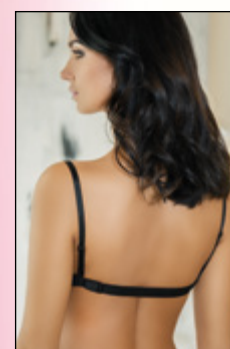

Elegance

C6006 Balconcino multifunzione coppa preformata
Coppa B/C • Tg 1/5
Colori: Bianco/Nero/Nudo
Multifunction bra with graduated cup
Cup B/C • Size 1/5
Colours: White/Black/Nude