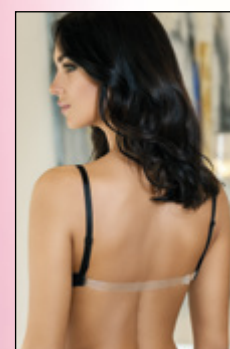

Elegance

C6006 Balconcino multifunzione coppa preformata
Coppa B/C • Tg 1/5
Colori: Bianco/Nero/Nudo
Multifunction bra with graduated cup
Cup B/C • Size 1/5
Colours: White/Black/Nude