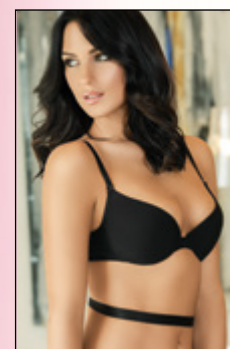

Elegance

C6006 Balconcino multifunzione coppa preformata
Coppa B/C • Tg 1/5
Colori: Bianco/Nero/Nudo
Multifunction bra with graduated cup
Cup B/C • Size 1/5
Colours: White/Black/Nude