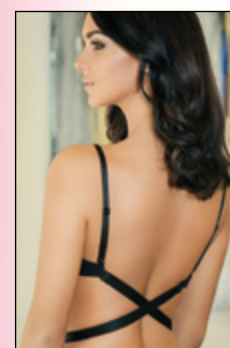

Elegance

C6006 Balconcino multifunzione coppa preformata
Coppa B/C • Tg 1/5
Colori: Bianco/Nero/Nudo
Multifunction bra with graduated cup
Cup B/C • Size 1/5
Colours: White/Black/Nude