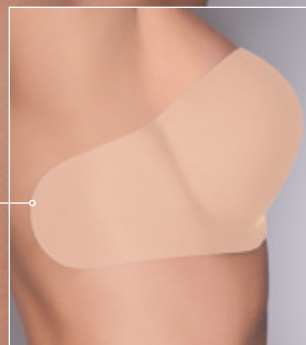

Elegance

C3306 Fascia push-up autoadesiva
Coppa B • Tg 1/4
Colori: Nudo
Strapless adhesive push-up bra
Cup B Size 1/4
Colours: Nude

10 Collana removibile
nichel free con
brillante centrale
10 Removable nickel free
necklace with central strass

Coppa push-up
Push-up cup

Anella decorativa in
metallo e strass
Decorative ring in metal
and rhinestones

Adesivo rigenerante
Regenerable adhesive

Elegance

**C6001 Fascia coppa graduata spalline
staccabili multiposizione**
Coppa B/C/D • Tg 1/5 B/C • Tg 2/4 D
Colori: Bianco/Nero/Nudo
Graduated cup bra, removable,
multiposition straps
Cup B/C/D • Size 1/5 B/C • Size 2/4 D
Colours: White/Black/Nude

Cuciture invisibili
Invisible seam

Coppa graduata con
cotone all'interno
Graduated cup inside
cotton

Fianco con stecca di
sostegno
Support splint on wing