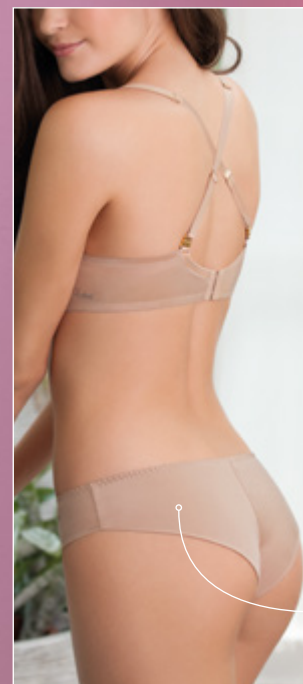

Parte dietro in doppio tessuto
Back with double fabric

Microfibra di nuova generazione ultra morbida
New generation ultra-soft microfiber fabric