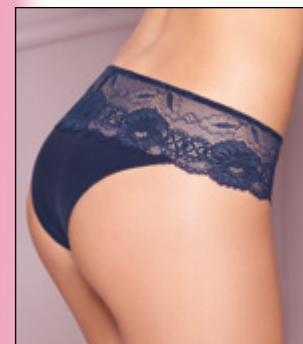

C992 Slip • Tg 1/6
Brief • Size 1/6